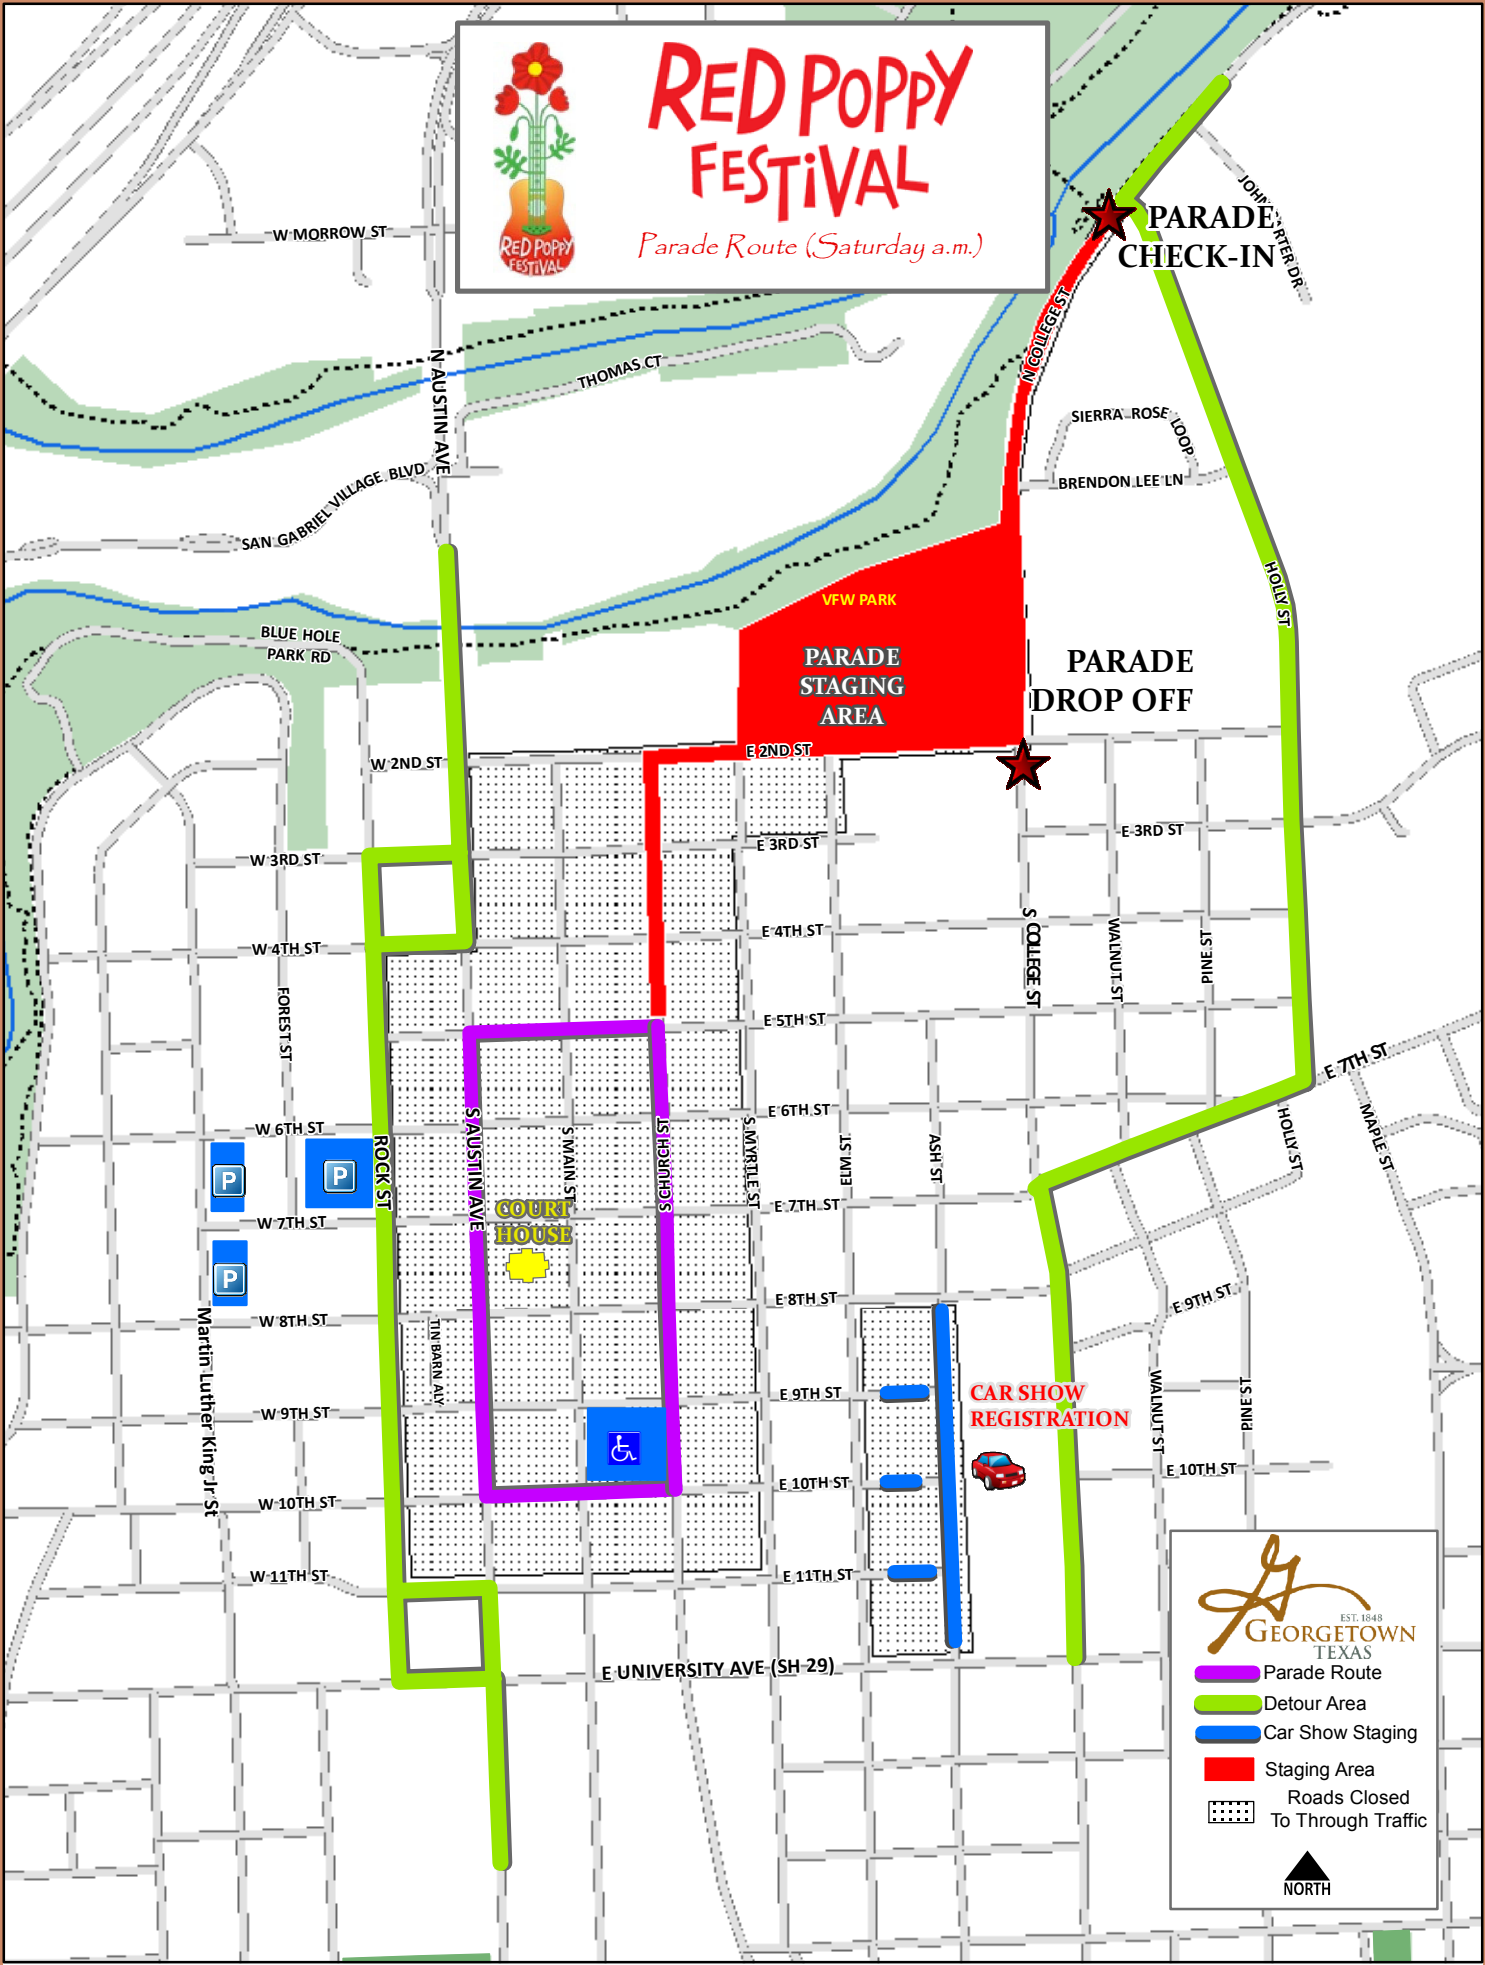

RED POPPY FESTIVAL

Parade Route (Saturday a.m.)

PARADE CHECK-IN

PARADE STAGING AREA

PARADE DROP OFF

CAR SHOW REGISTRATION

- Parade Route
- Detour Area
- Car Show Staging
- Staging Area
- Roads Closed To Through Traffic